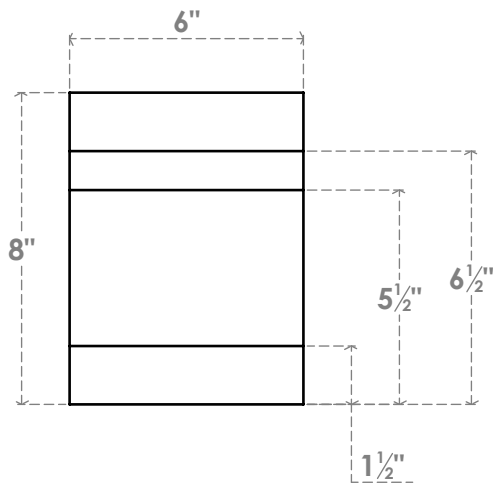

# RFTP06X08X36NEB

6"W X 8"H X 36"L NEW BRIGHTON ARCHITECTURAL GRADE PVC RAFTER TAIL

SIDE PROFILE

FRONT PROFILE

ISOMETRIC

EKENA MILLWORK  
 2300 WEST MAIN ST.  
 CLARKSVILLE, TX 75426  
 TOLL FREE: 866-607-0453  
 WWW.EKENAMILLWORK.COM