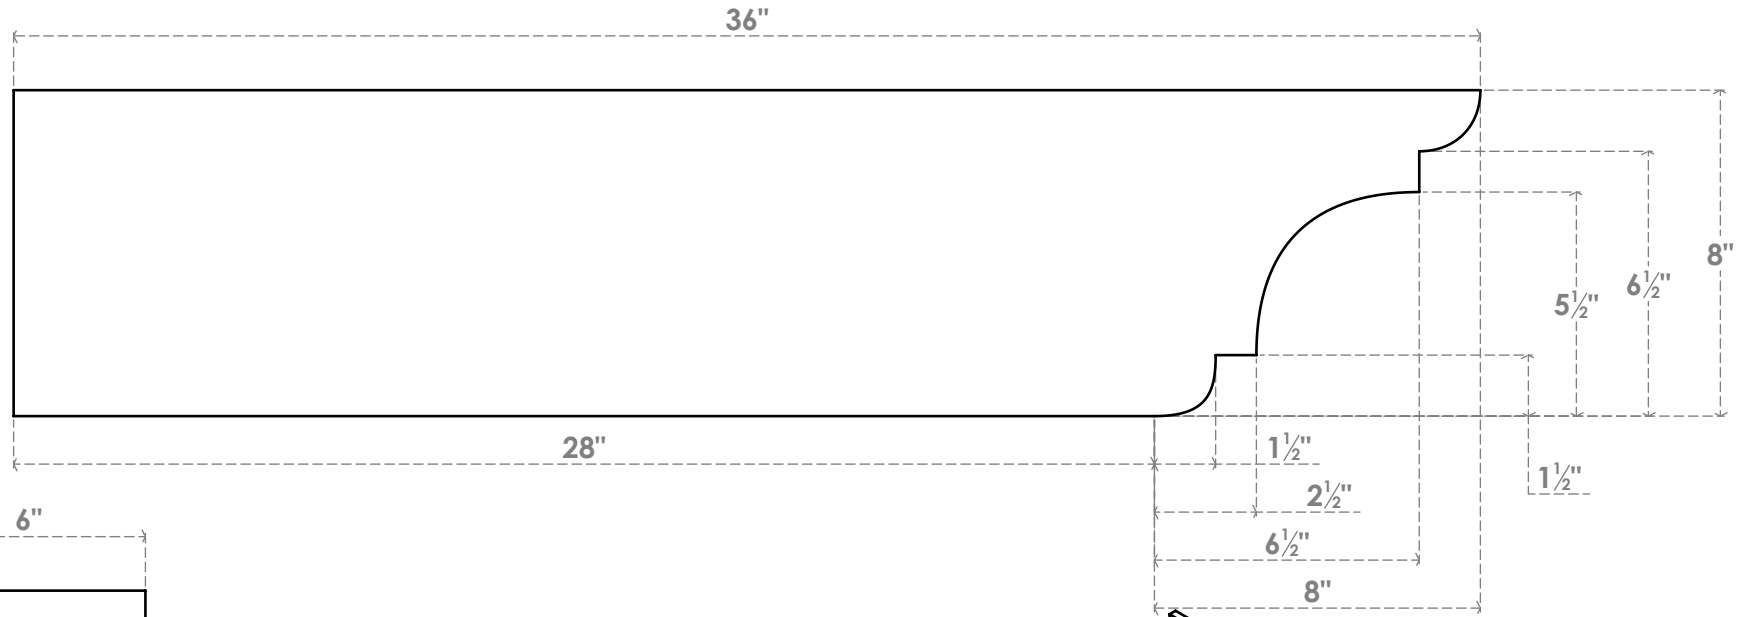

# RFTP06X08X36NEB

6"W X 8"H X 36"L NEW BRIGHTON ARCHITECTURAL GRADE PVC RAFTER TAIL

SIDE PROFILE

FRONT PROFILE

ISOMETRIC

EKENA MILLWORK  
 2300 WEST MAIN ST.  
 CLARKSVILLE, TX 75426  
 TOLL FREE: 866-607-0453  
 WWW.EKENAMILLWORK.COM